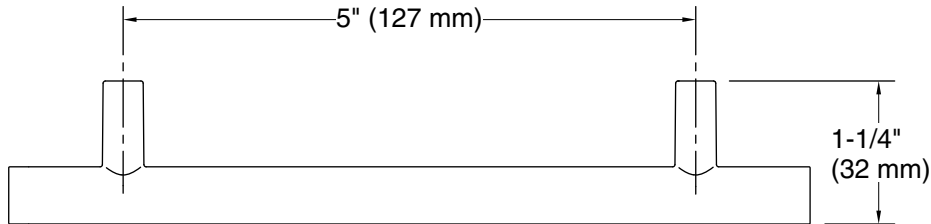

## Technical Information

All product dimensions are nominal.

Installation Type: Cabinet mount

Material: Zinc